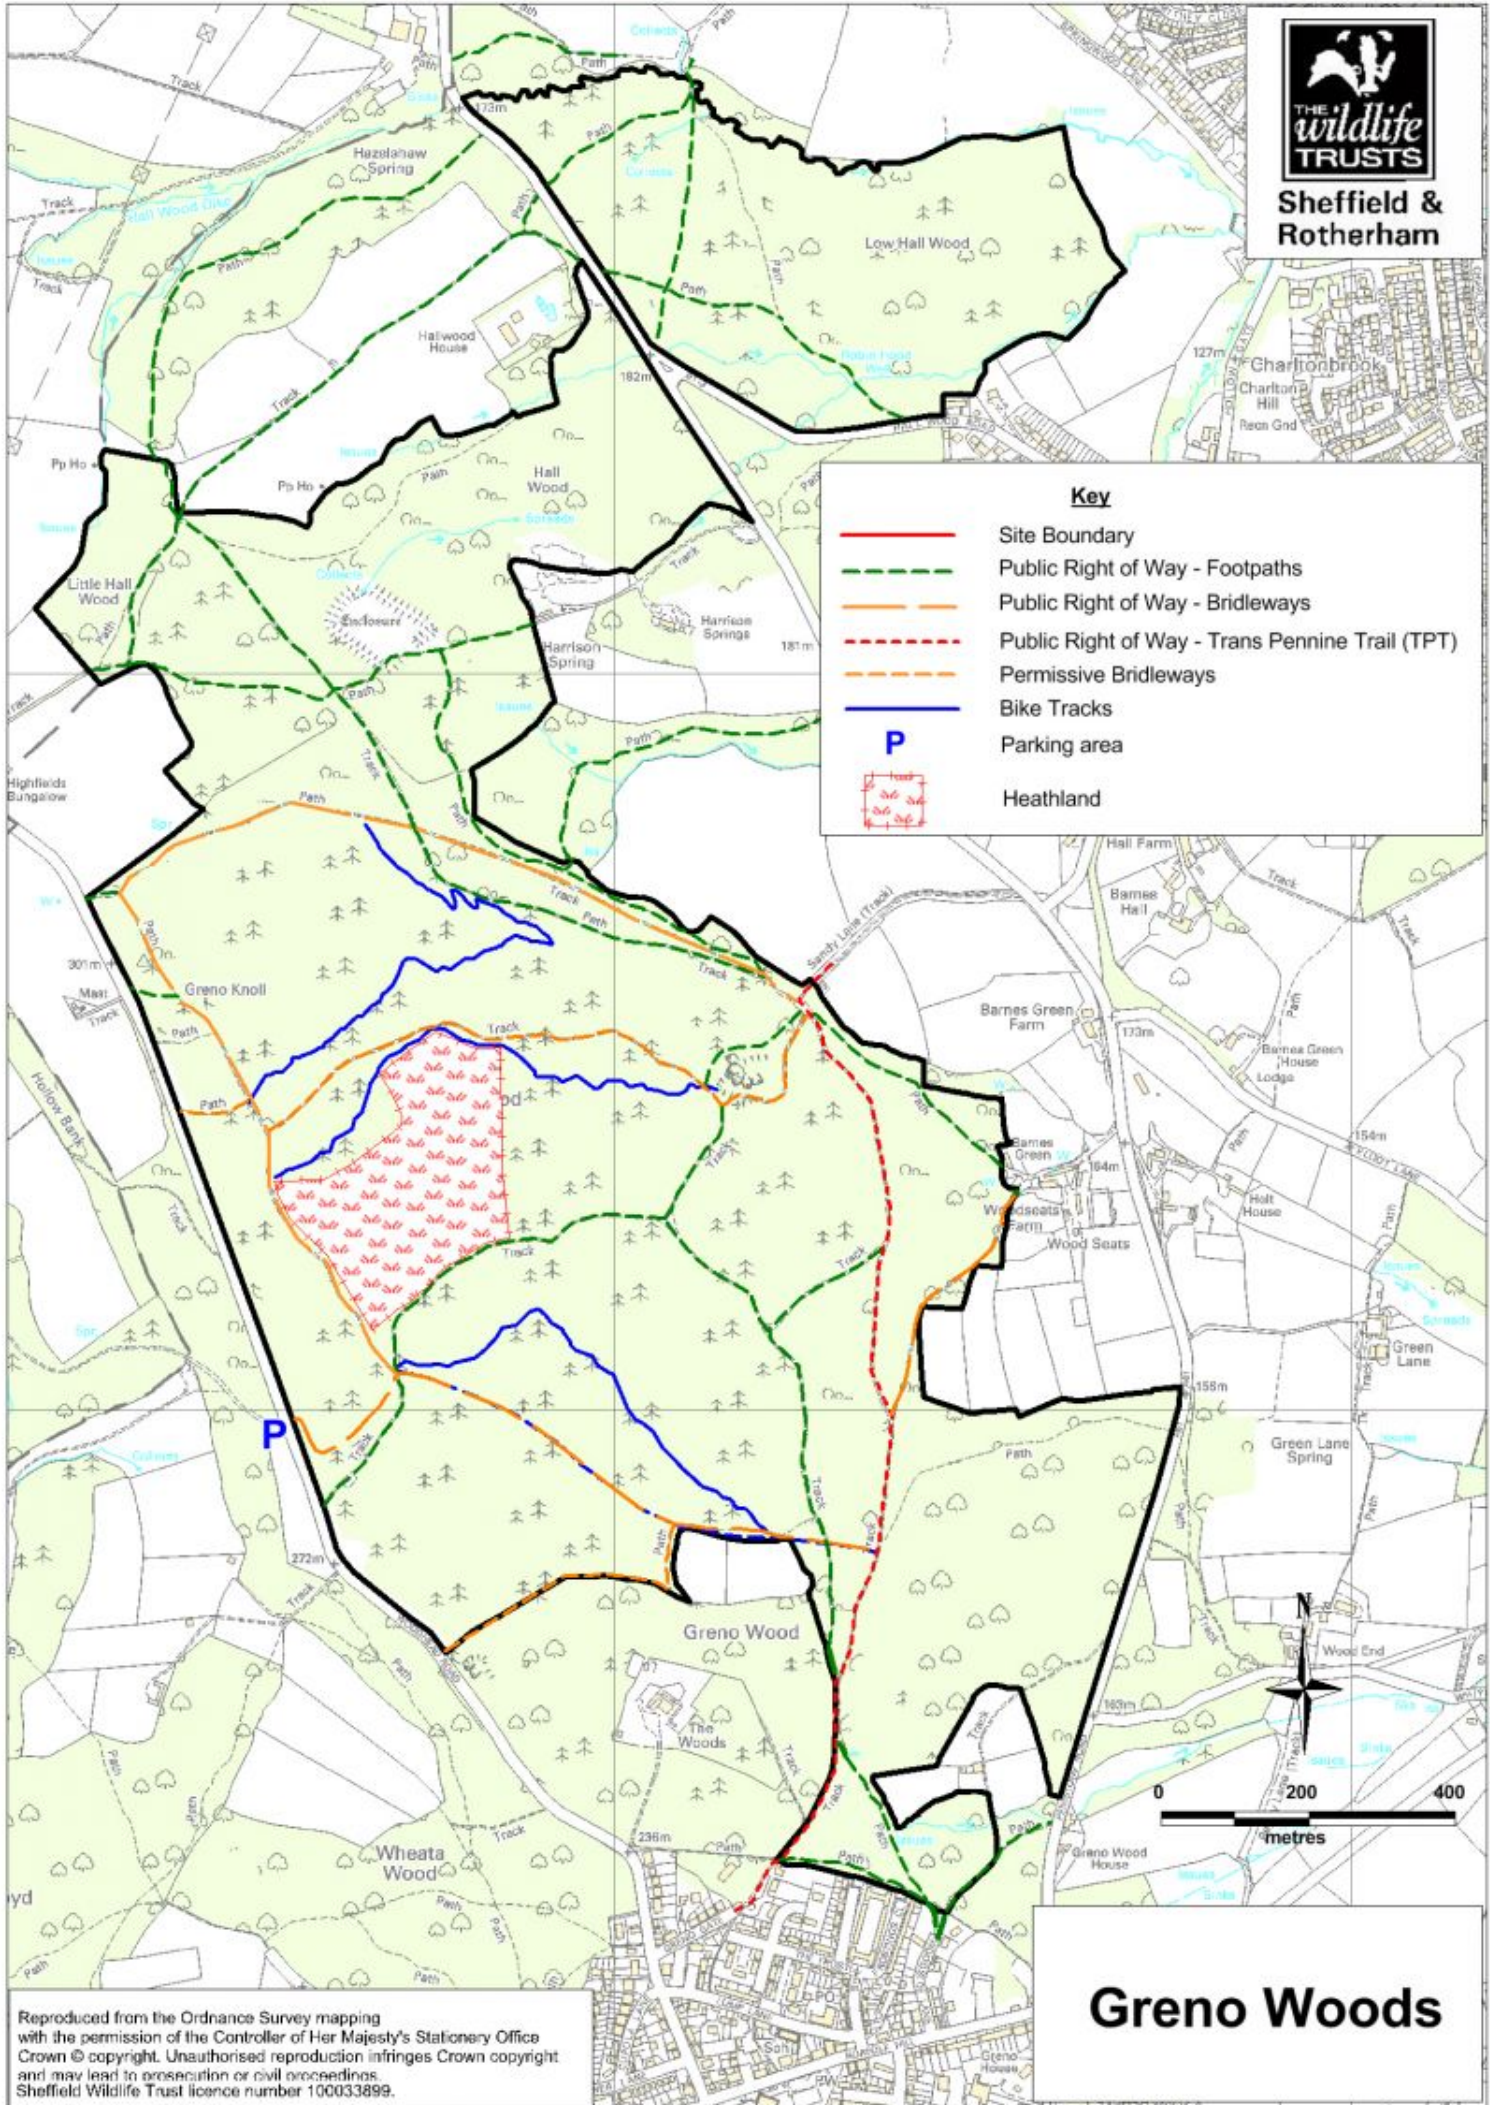

Sheffield & Rotherham

Key

- Site Boundary
- Public Right of Way - Footpaths
- Public Right of Way - Bridleways
- Public Right of Way - Trans Pennine Trail (TPT)
- Permissive Bridleways
- Bike Tracks
- Parking area
- Heathland

Reproduced from the Ordnance Survey mapping with the permission of the Controller of Her Majesty's Stationery Office Crown © copyright. Unauthorised reproduction infringes Crown copyright and may lead to prosecution or civil proceedings. Sheffield Wildlife Trust licence number 100033899.

Greno Woods