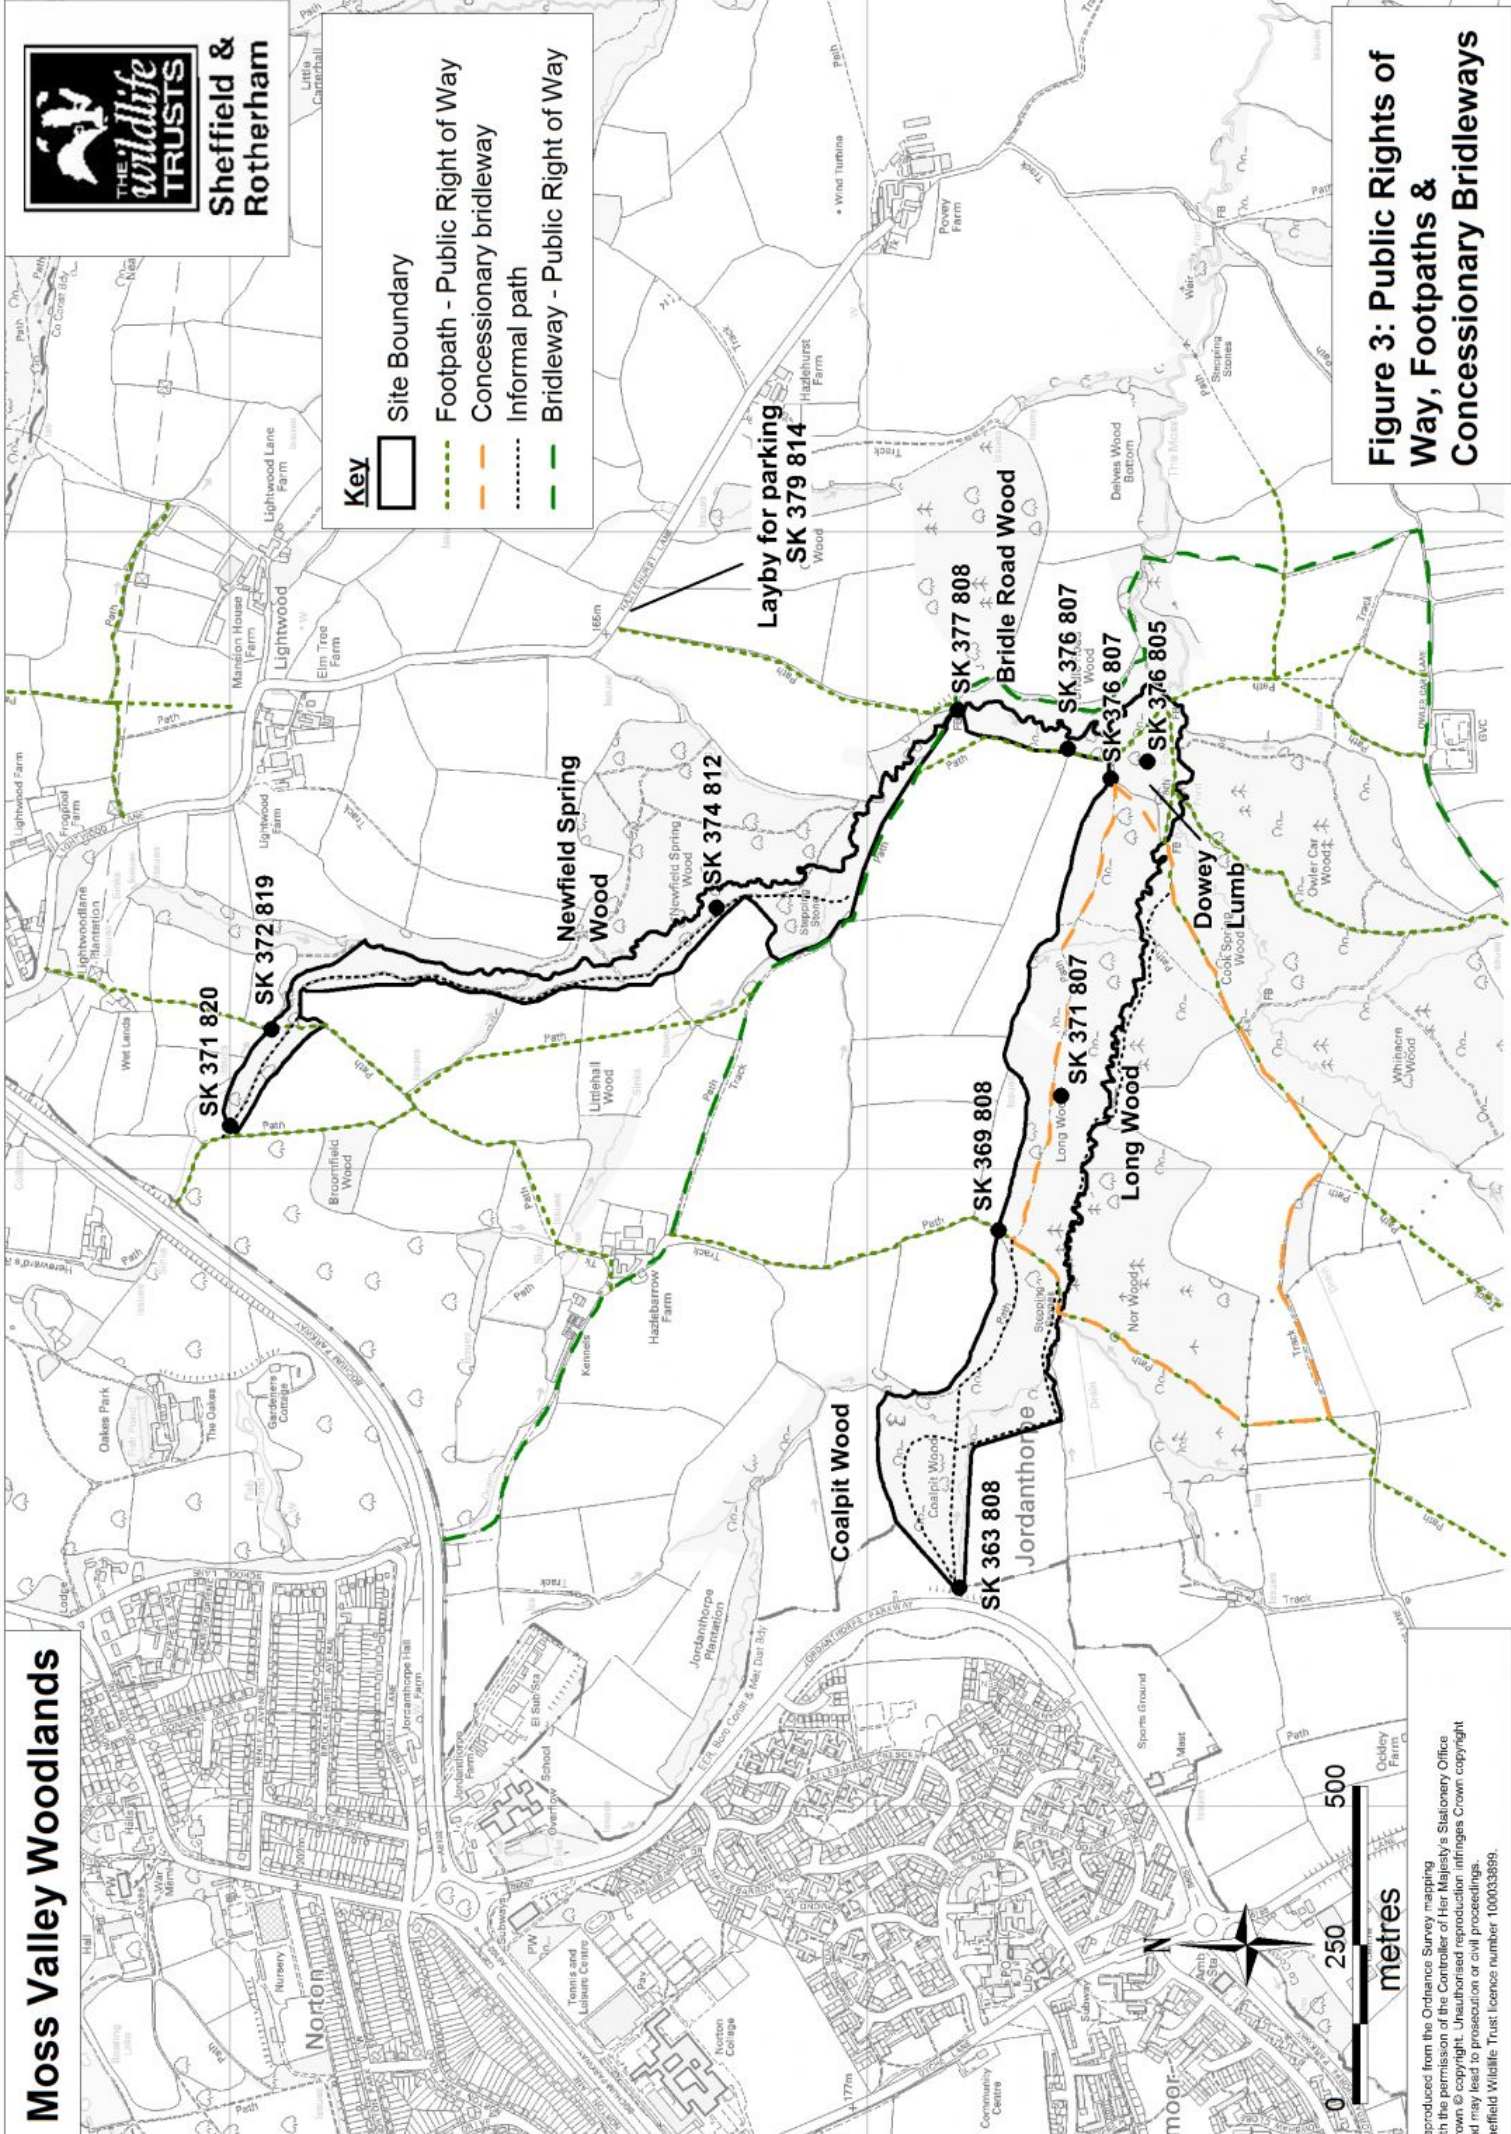

# Moss Valley Woodlands

**Key**

- Site Boundary
- Footpath - Public Right of Way
- Concessionary bridleway
- Informal path
- Bridleway - Public Right of Way

**Figure 3: Public Rights of Way, Footpaths & Concessionary Bridleways**

Reproduced from the Ordnance Survey mapping with the permission of the Controller of Her Majesty's Stationary Office. Crown © copyright. Unauthorised reproduction infringes Crown copyright and may lead to prosecution or civil proceedings. Sheffield Wildlife Trust licence number 100033899.