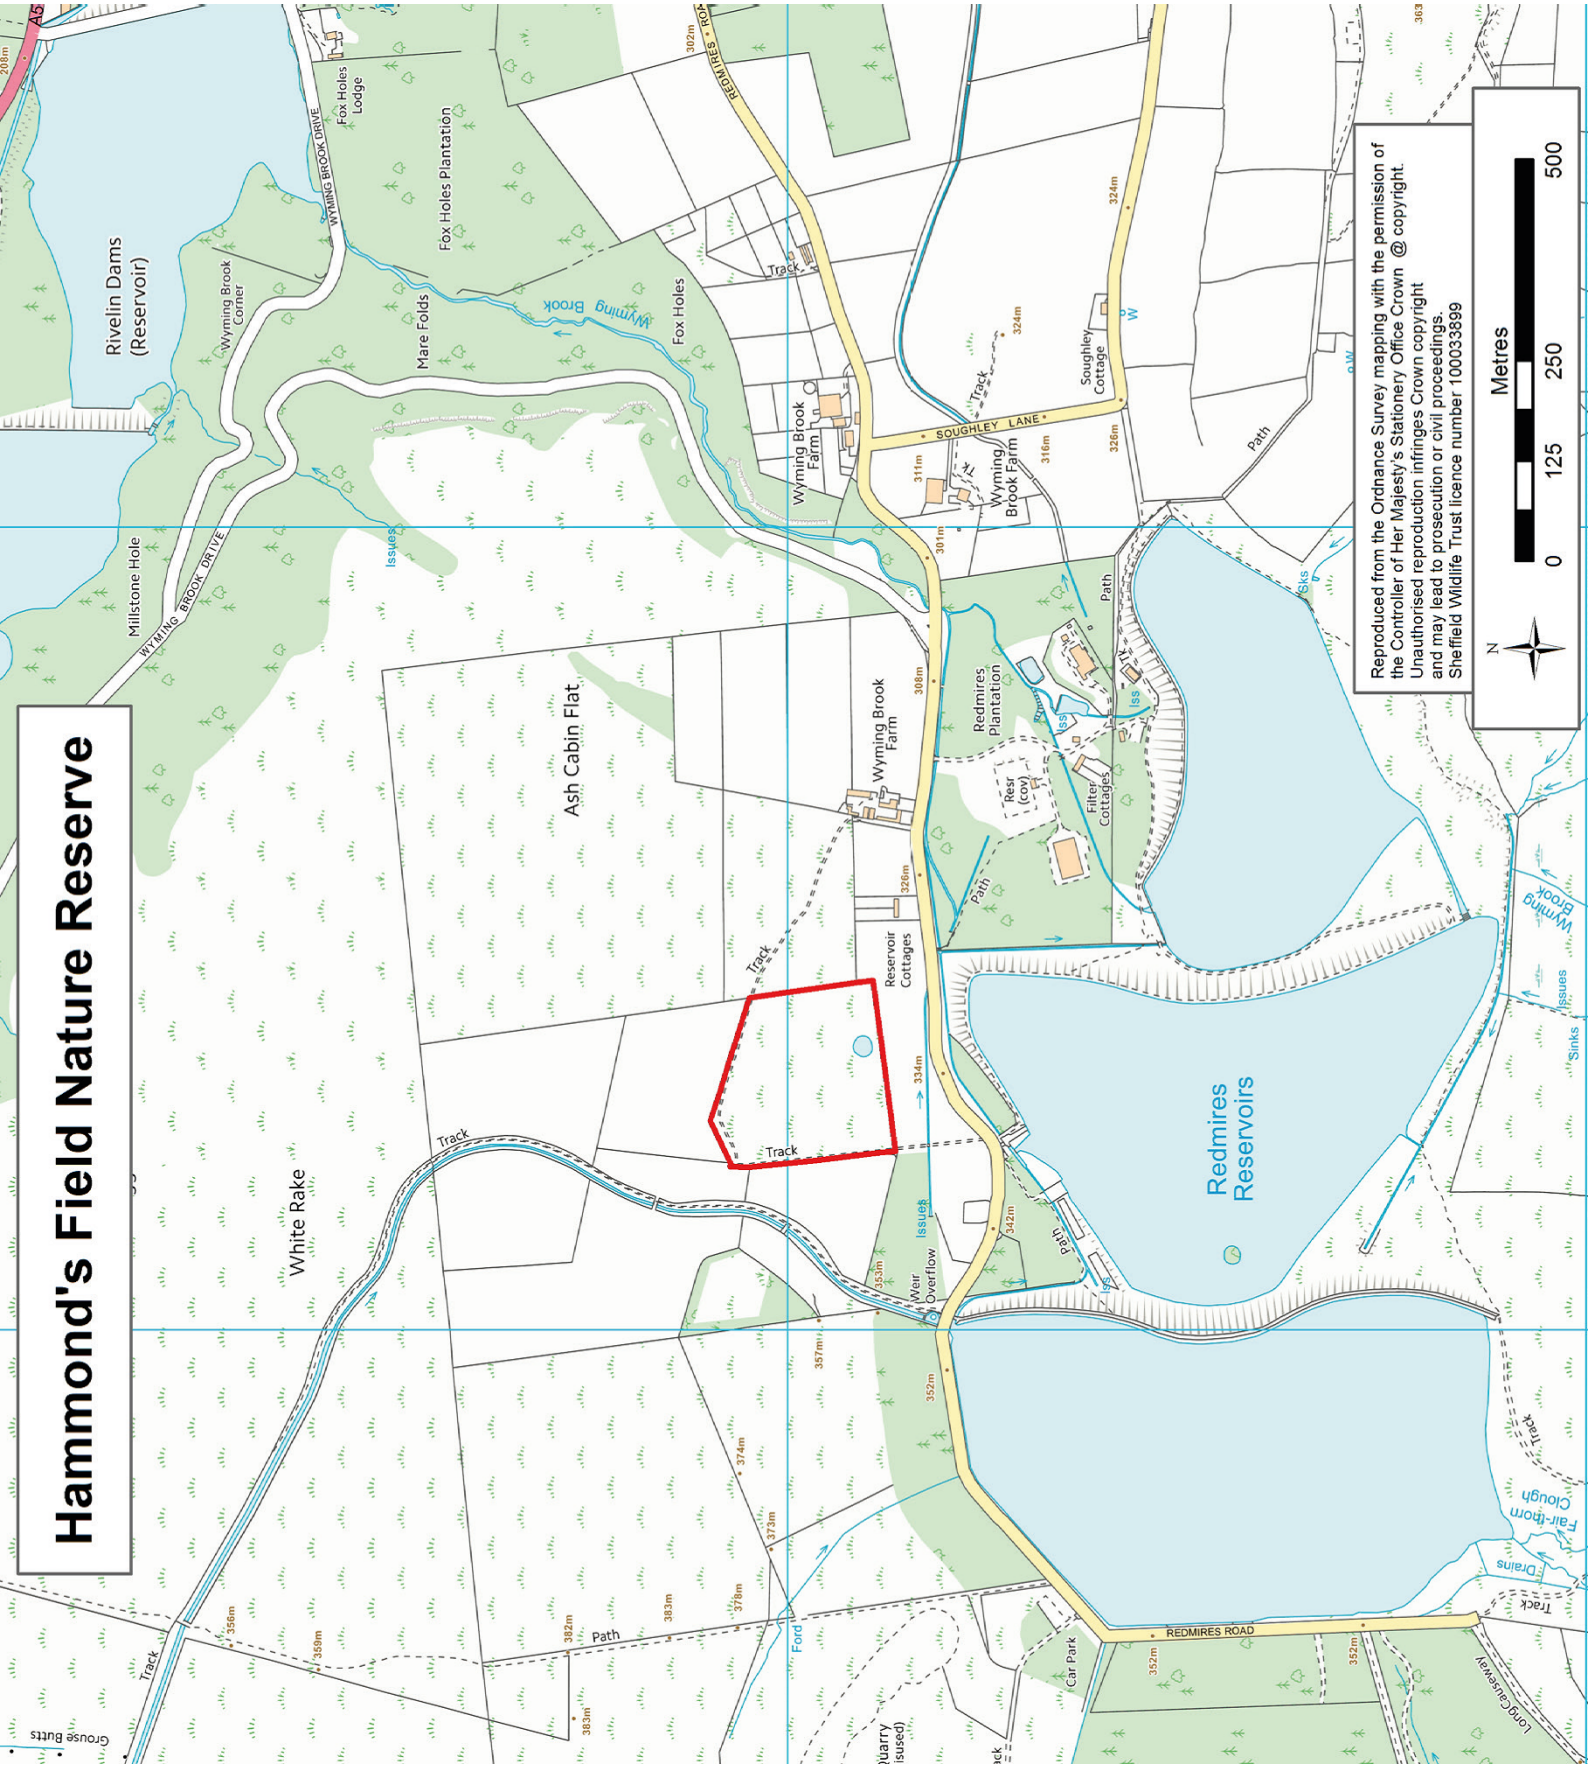

# Hammond's Field Nature Reserve

Reproduced from the Ordnance Survey mapping with the permission of the Controller of Her Majesty's Stationery Office Crown © copyright. Unauthorised reproduction infringes Crown copyright and may lead to prosecution or civil proceedings. Sheffield Wildlife Trust licence number 100033899