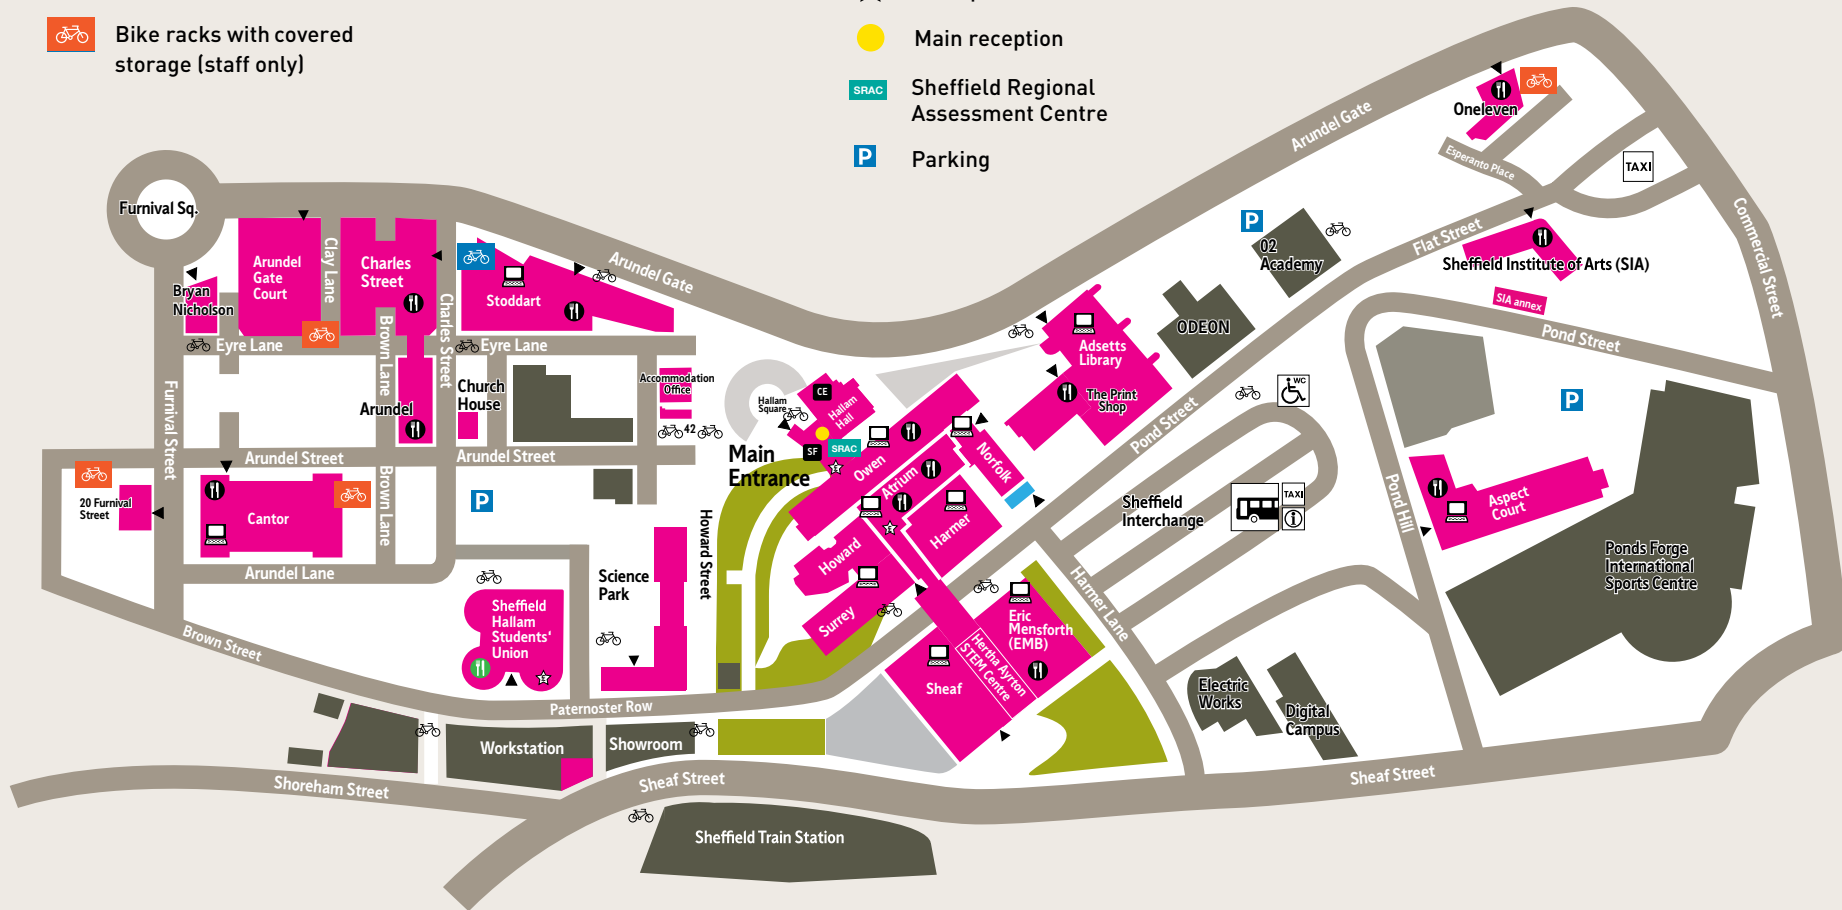

City Campus

- ▼ Entrance to building
- University buildings
- 🚲 Bike racks
- 🚲 Bike racks with covered storage
- 🚲 Bike racks with covered storage (staff only)
- 🖨️ PCs – for locations see shu.ac.uk/it
- 🏊 Sport and fitness facilities
- 🍴 Eating on campus
- 🏠 CE Careers and Employability Centre
- 💰 SF Student Finance Office
- 🍷 Bar Phoenix and Coffee Union
- ★ Cash point
- Main reception
- SRAC Sheffield Regional Assessment Centre
- P Parking

See www.shu.ac.uk/maps for the most up-to-date information.