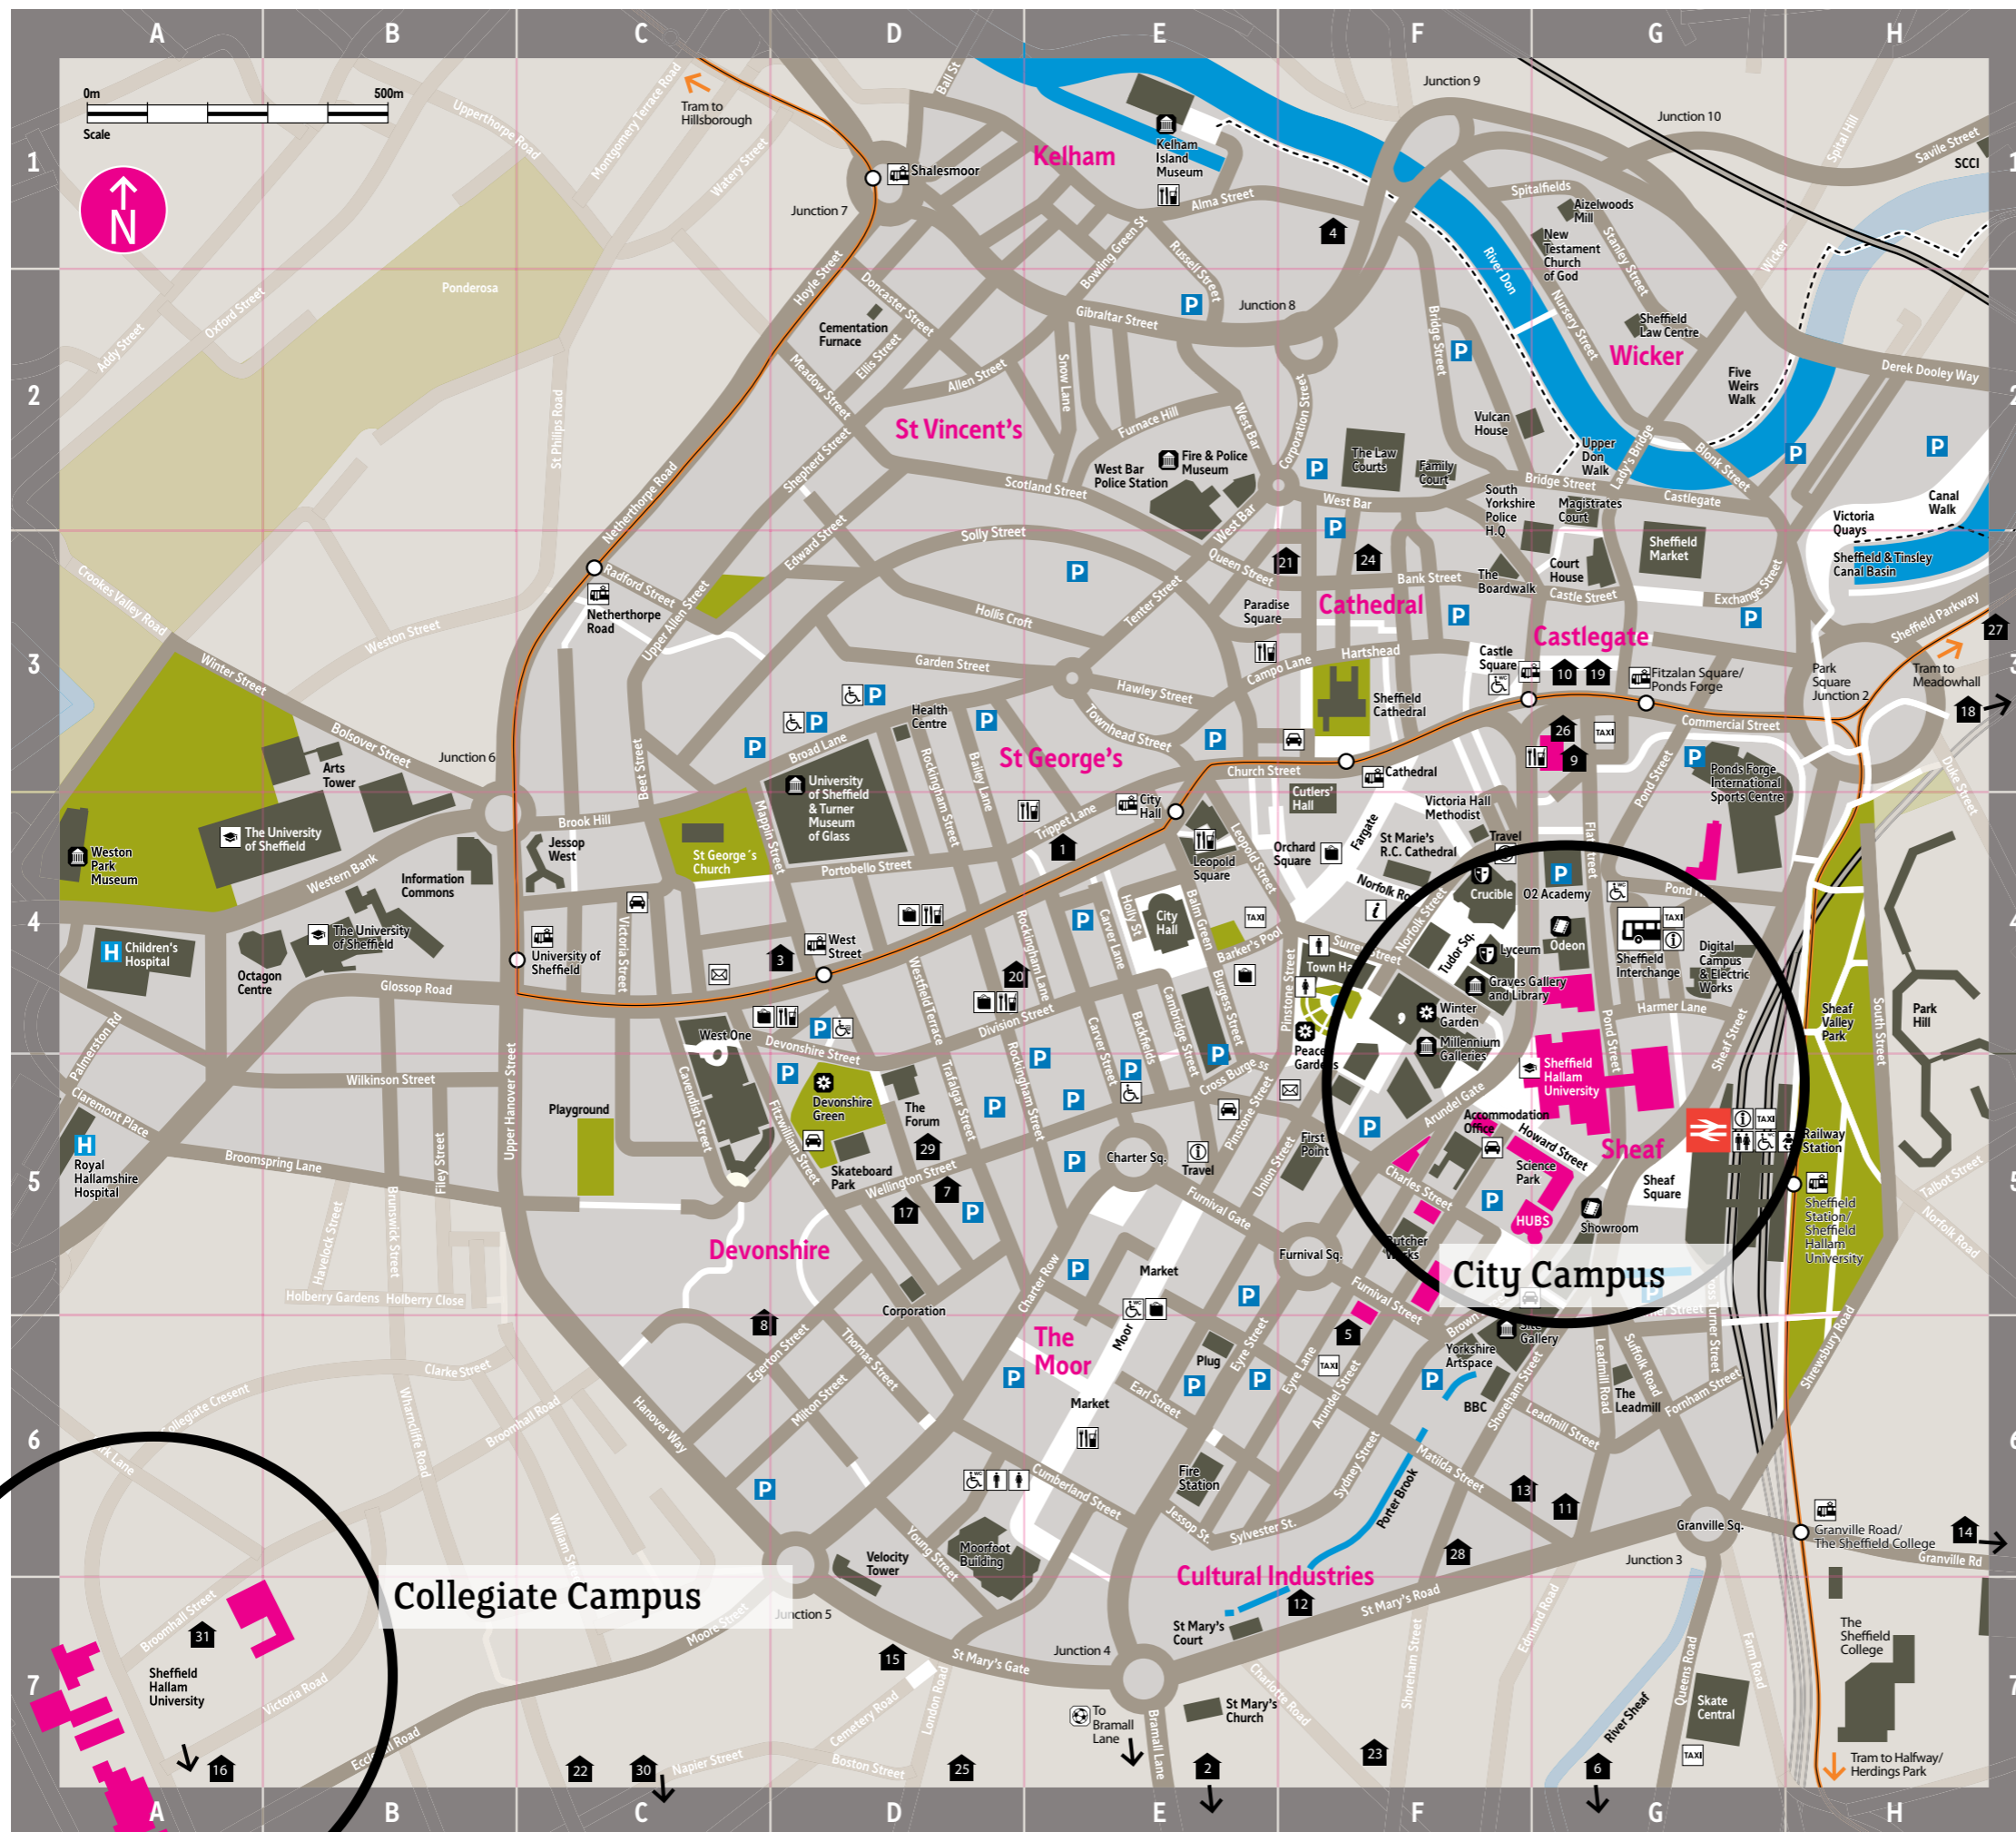

Sheffield city centre

Our City Campus is located opposite Sheffield train station, with our Collegiate Campus just 20 minutes' walk or a short bus ride away.

For full details about travel in Sheffield, visit www.travelsouthyorkshire.com

Key

- Supertram routes
- Car park
- Bus/coach station
- University building
- Railway station
- Halls of residence

- | | |
|---------------------------------------|-----------------------|
| 1 Anglo Works | 16 Old Workshop |
| 2 Bramall Court | 17 Opal 1 |
| 3 Cavendish House | 18 Park House |
| 4 Central Quay | 19 Pearl House |
| 5 Challenge Works | 20 Phoenix Court |
| 6 Charlotte Court | 21 Princess House |
| 7 Devonshire Courtyard | 22 Summerfield Street |
| 8 Domino, Egerton and Headford Houses | 23 The Anvil |
| 9 Halford House | 24 The Courtyard |
| 10 King's Chambers | 25 The Forge |
| 11 Liberty Court | 26 The Marples |
| 12 Liberty House | 27 The Pinnacles |
| 13 Liberty Works | 28 The Trigon |
| 14 Norfolk Gardens | 29 Victoria Hall |
| 15 Old Bank | 30 Washington House |
| | 31 Woodville Hall |