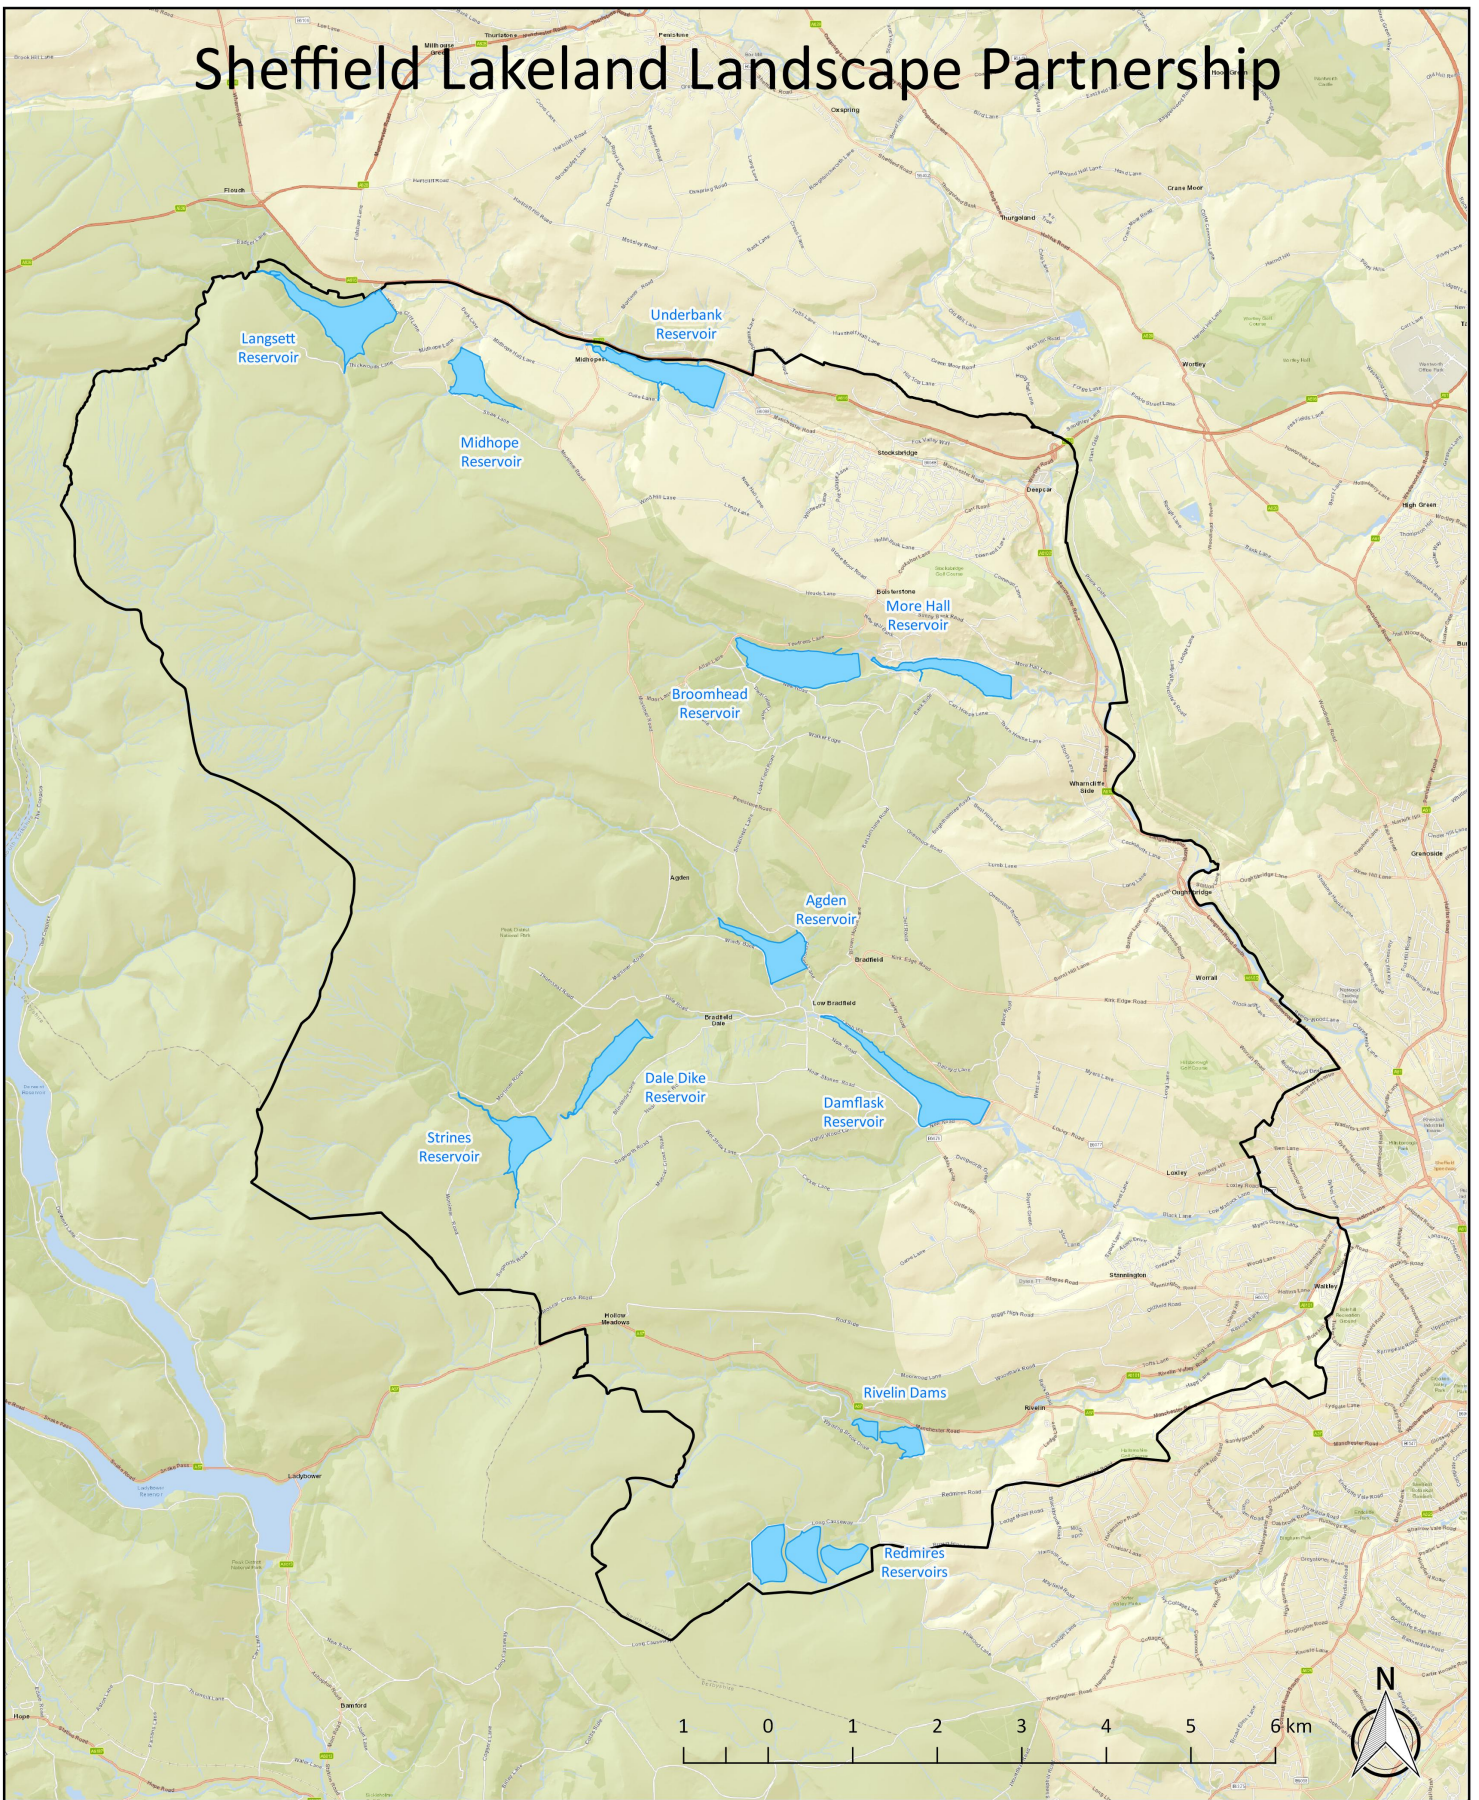

## Legend

- Reservoirs
- Sheffield Lakeland Landscape Partnership Area (V04)

**Sheffield & Rotherham**

All locations are only indicators to demonstrate distribution, not precise locations Date : 24 04 2018 Version: V01 Produced in: QGIS2.18.17 Cartographer: Paul Liprot

Contains OS Data copyright and database right (2017). Basemap sources: Esri, DeLorme, HERE, USGS, Intermap, iPC, NRCAN, Esri Japan, METI, Esri China (Hong Kong), Esri (Thailand), MapmyIndia, Tomtom. OpenStreetMap contributors and the GIS User Community