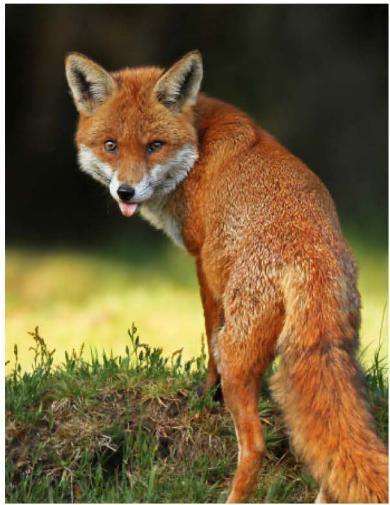

# Mammal spotter

Wildlife  
Watch

Fox

Pipistrelle bat

Otter

Wood mouse

Stoat

Orca

Water vole

Brown hare

Mole

Red deer