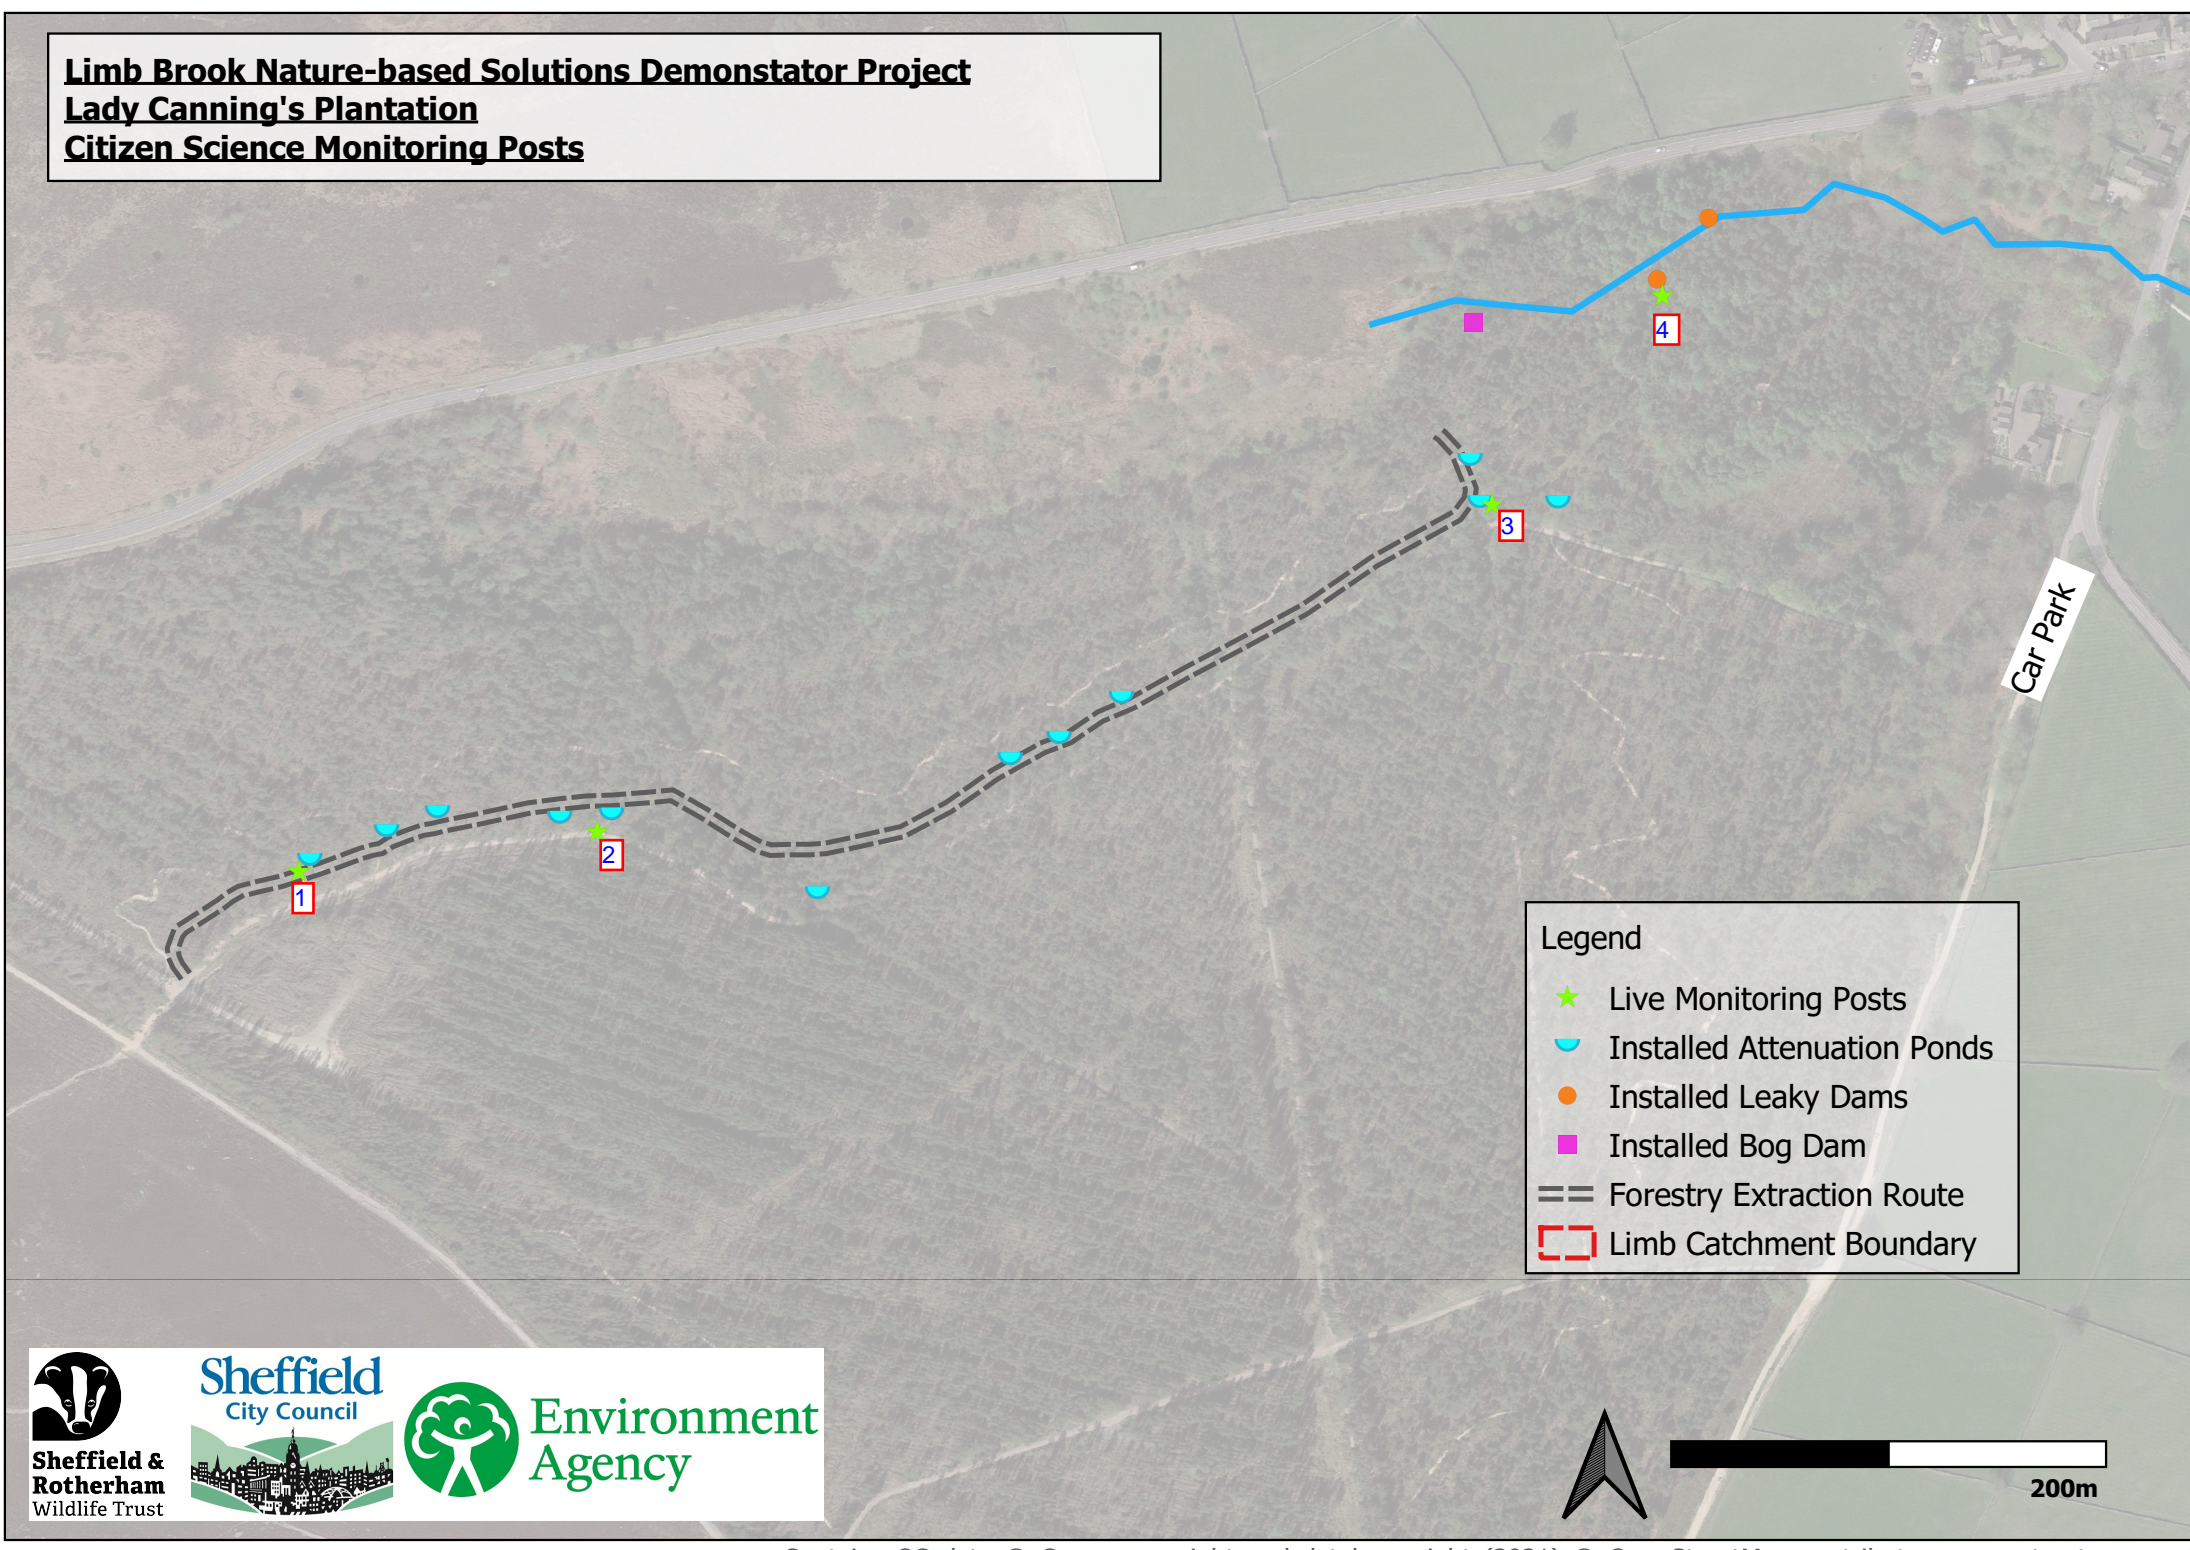

Limb Brook Nature-based Solutions Demonstrator Project
Lady Canning's Plantation
Citizen Science Monitoring Posts

Legend

- ★ Live Monitoring Posts
- ☪ Installed Attenuation Ponds
- Installed Leaky Dams
- Installed Bog Dam
- == Forestry Extraction Route
- ▭ Limb Catchment Boundary